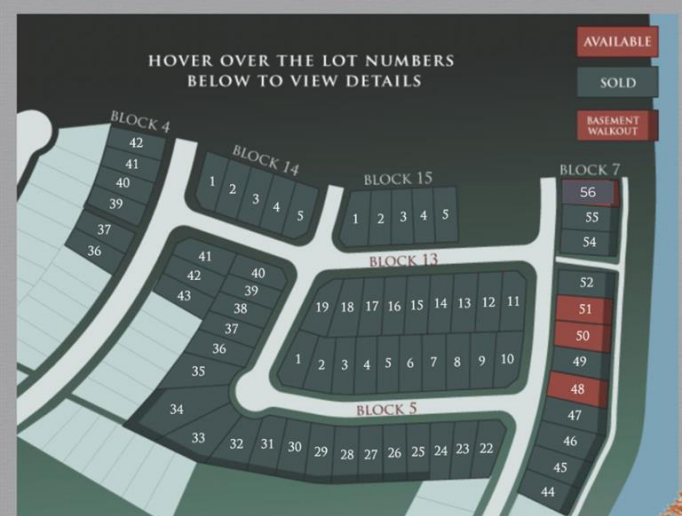

\$125,386 - 8630 72 Avenue, Grande Prairie

MLS® #A2095353

\$125,386

0 Bedroom, 0.00 Bathroom,
Land on 0.10 Acres

Signature Falls, Grande Prairie, Alberta

Welcome home to Signature Falls! Community and family oriented lots located near a park, walking trails and schools. Build your dream home here! Plenty of lots to choose from. Call your Realtor today to find out more!

Essential Information

MLS® #	A2095353
Price	\$125,386
Bathrooms	0.00
Acres	0.10
Type	Land
Sub-Type	Residential Land
Status	Active

Community Information

Address	8630 72 Avenue
Subdivision	Signature Falls
City	Grande Prairie
County	Grande Prairie
Province	Alberta
Postal Code	T8X 0N9

Additional Information

Date Listed	November 27th, 2023
Days on Market	508
Zoning	RG

Listing Details

PHASE 1 LOT PLANS

DISCLAIMER: Lot Prices and Dimensions are not guaranteed to be accurate, please confirm all information before purchasing.