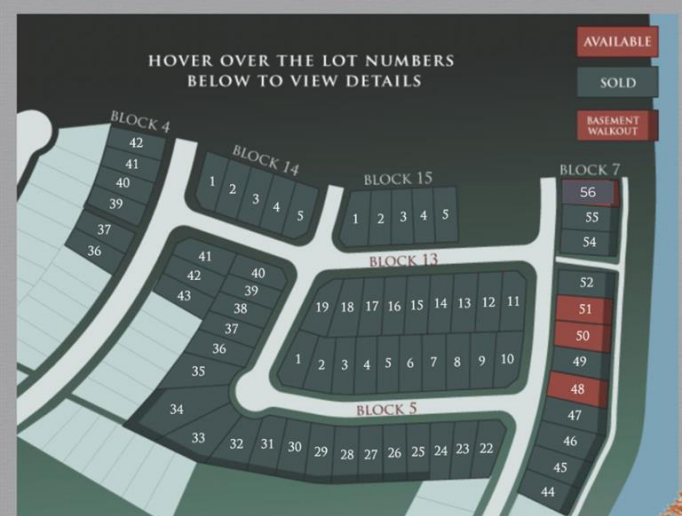

# \$129,201 - 8570 72 Avenue, Grande Prairie

MLS® #A2095470

**\$129,201**

0 Bedroom, 0.00 Bathroom,  
Land on 0.12 Acres

Signature Falls, Grande Prairie, Alberta

Welcome home to Signature Falls! Community and family oriented lots located near a park, walking trails and schools. Build your dream home here! Plenty of lots to choose from. Call your Realtor today to find out more!

## Community Information

Address	8570 72 Avenue
Subdivision	Signature Falls
City	Grande Prairie
County	Grande Prairie
Province	Alberta
Postal Code	T8X 0N9

### PHASE 1 LOT PLANS

Signature Land Detailed Map  
DISCLAIMER: Lot Prices and Dimensions are not guaranteed to be accurate, please confirm all information before purchasing.

Listing Office

RE/MAX Grande Prairie