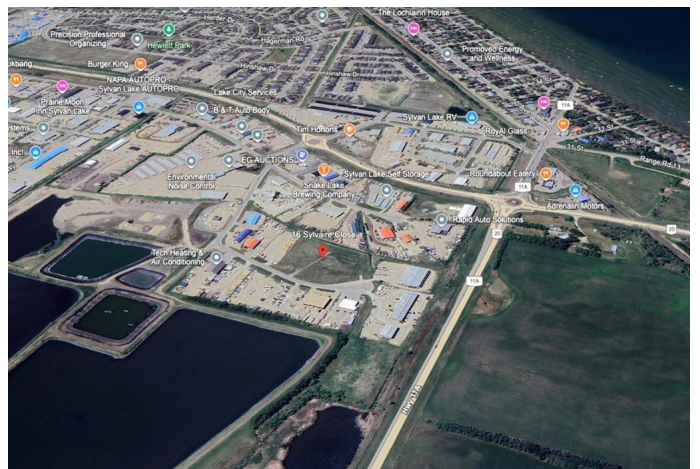

\$575,000 - 16 Sylvaire Close, Sylvan Lake

MLS® #A2196291

\$575,000

0 Bedroom, 0.00 Bathroom,
Land on 3.26 Acres

Beju Industrial Park, Sylvan Lake, Alberta

This prime 3.26-acre commercial property in the thriving community of Sylvan Lake presents an exceptional opportunity for entrepreneurs and investors alike. Located in a high-growth area, the property offers excellent visibility and easy access, ensuring maximum exposure for your business. Whether you envision a retail space, office building, or industrial venture, the ample lot size provides the flexibility to design and develop according to your needs. With immediate possession available, you can start building your business without delay and take advantage of Sylvan Lake's expanding market. A well is already on-site, though setbacks will apply, and with town approval, the property offers subdivision potential, adding even more flexibility for future expansion or investment. With its strategic location, significant lot size, and development potential, this commercial property is a rare find in one of Alberta's fastest-growing communities. Don't miss the chance to secure this high-value opportunity!

Essential Information

MLS® #	A2196291
Price	\$575,000
Bathrooms	0.00
Acres	3.26
Type	Land

Sub-Type	Commercial Land
Status	Active

Community Information

Address	16 Sylvaire Close
Subdivision	Beju Industrial Park
City	Sylvan Lake
County	Red Deer County
Province	Alberta
Postal Code	T4S2H6