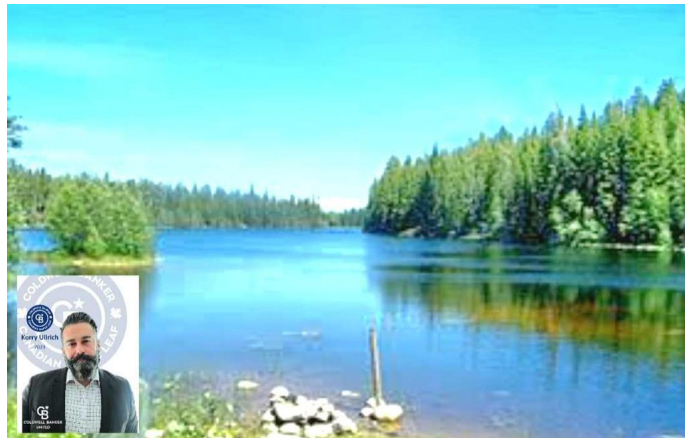

\$69,900 - 35, 65275 114 A Range, Lac La Biche

MLS® #A2211261

\$69,900

0 Bedroom, 0.00 Bathroom,
Land on 0.10 Acres

Lac La Biche, Lac La Biche, Alberta

Lot #35 Elinor Lake Resort! 4478 sq/ft fully service bare land condo vacant lot. This Lot is cleared and ready to build your cottage or cabin or just set up your RV for summertime fun! Water, sewer, natural gas and electricity available. Annual condo fees are \$1600 and include care of the common areas such as road ways, boat dock, dumping station, water, sewer and administration. The condo board is managed by the elected owners. In bareland condominiums, the lots are owned privately. Common areas like the roadways and dumping station are owned together. Come enjoy all the recreation Elinor Lake Resort has to offer!